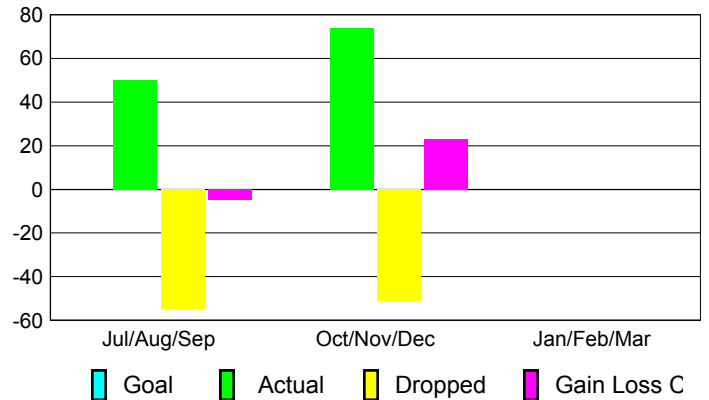

Membership Results 2012-2013

Goal, New, Dropped, Gain/Loss

Comparison of Membership Gain/Loss

Current Year Compared to the Previous Year