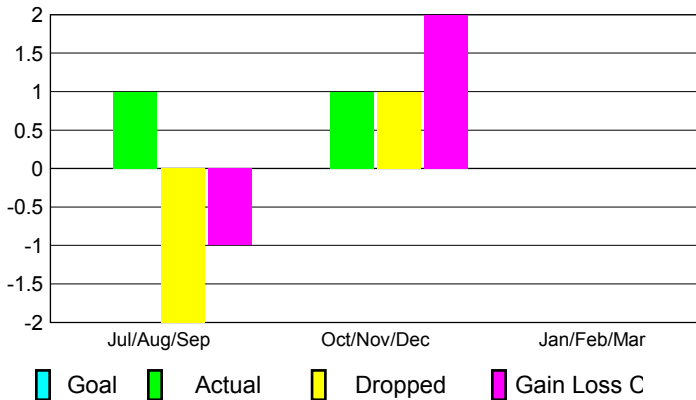

2012-2013 GMT Reports for District (or Undistricted) **District G 2**

GMT: Doctor NICOLAS JARA ORELL

Location: ECUADOR

GMT CA: 3

CLUBS

Club Results
2012-2013

Clubs
2011-2012

Month	New Club Goal	Actual New Clubs	Actual Dropped Clubs	Gain/Loss of Clubs	Gain/Loss of Clubs
Jul/Aug/Sep		1	-2	-1	0
Oct/Nov/Dec		1	1	2	0
Jan/Feb/Mar					1
Totals		2	-1	1	1

Club Results 2012-2013

Goal, New, Dropped, Gain/Loss

Comparison of Club Gain/Loss

Current Year Compared to the Previous Year

YTD Status Quo Clubs 2012-2013

Status Quo Clubs Compared to Status Quo Members

MEMBERSHIP