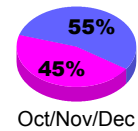

Membership Results
2012-2013

Membership
2011-2012

Month	Net Memb Goal	Actual New Memb	Actual Dropped Memb	Gain/Loss of Memb	Gain/Loss of Memb
Jul/Aug/Sep		50	-55	-5	25
Oct/Nov/Dec		74	-51	23	-4
Jan/Feb/Mar					11
Totals		124	-106	18	32

Membership Results 2012-2013

Goal, New, Dropped, Gain/Loss

Comparison of Membership Gain/Loss

Current Year Compared to the Previous Year

Gender Comparison 2012-2013

Jan/Feb/Mar

Male

Female