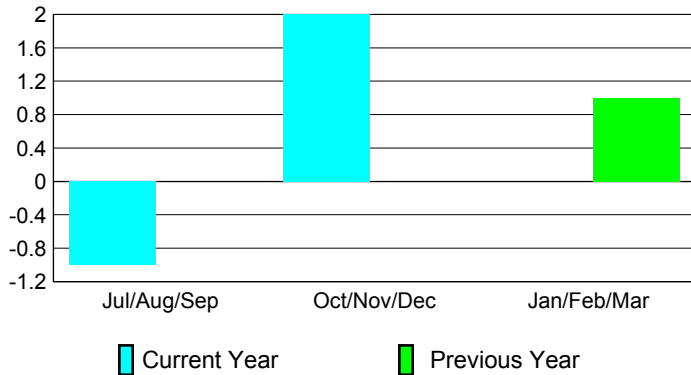

2012-2013 GMT Reports for District (or Undistricted) **District G 2**

GMT: Doctor NICOLAS JARA ORELL

Location: ECUADOR

GMT CA: 3

CLUBS

Club Results
2012-2013

Clubs
2011-2012

Month	New Club Goal	Actual New Clubs	Actual Dropped Clubs	Gain/Loss of Clubs	Gain/Loss of Clubs
Jul/Aug/Sep		1	-2	-1	0
Oct/Nov/Dec		1	1	2	0
Jan/Feb/Mar					1
Totals		2	-1	1	1

Club Results 2012-2013

Goal, New, Dropped, Gain/Loss

Comparison of Club Gain/Loss

Current Year Compared to the Previous Year

YTD Status Quo Clubs 2012-2013

Status Quo Clubs Compared to Status Quo Members

MEMBERSHIP