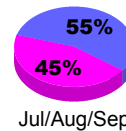

Membership Results
2012-2013

Membership
2011-2012

Month	Net Memb Goal	Actual New Memb	Actual Dropped Memb	Gain/Loss of Memb	Gain/Loss of Memb
Jul/Aug/Sep		50	-55	-5	25
Oct/Nov/Dec		74	-51	23	-4
Jan/Feb/Mar					11
Totals		124	-106	18	32

Membership Results 2012-2013

Goal, New, Dropped, Gain/Loss

Comparison of Membership Gain/Loss

Current Year Compared to the Previous Year

Gender Comparison 2012-2013

Jan/Feb/Mar

Male

Female