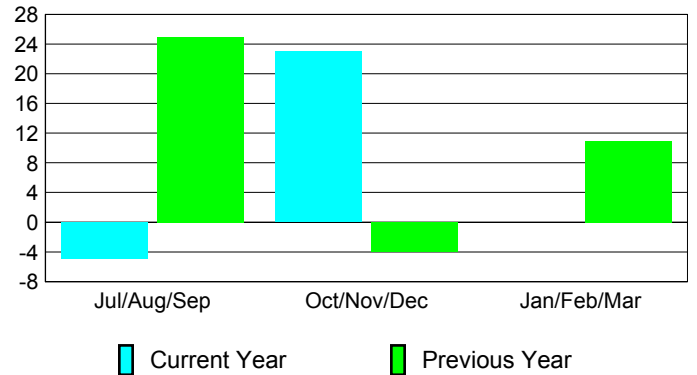

Membership Results
2012-2013

Membership
2011-2012

Month	Net Memb Goal	Actual New Memb	Actual Dropped Memb	Gain/Loss of Memb	Gain/Loss of Memb
Jul/Aug/Sep		50	-55	-5	25
Oct/Nov/Dec		74	-51	23	-4
Jan/Feb/Mar					11
Totals		124	-106	18	32

Membership Results 2012-2013

Goal, New, Dropped, Gain/Loss

Comparison of Membership Gain/Loss

Current Year Compared to the Previous Year

Gender Comparison 2012-2013

Jan/Feb/Mar

Male

Female